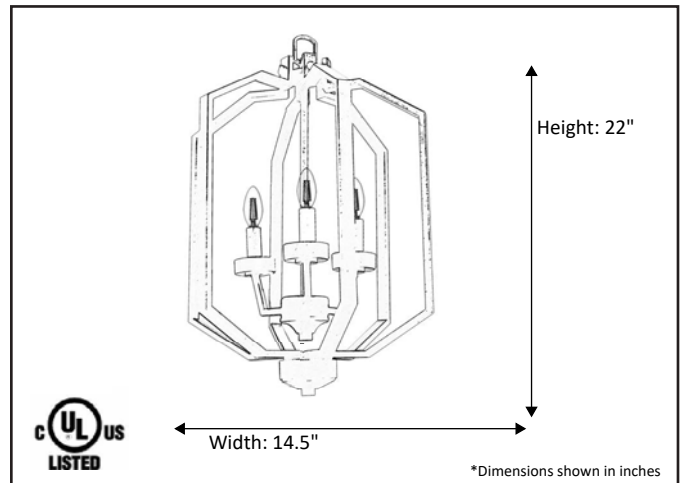

Model #	PRS-HF3-MB
SKU	18797
Description	3 Light Open Cage
Finish	Matte Black
Glass	N/A
Dimensions- HxW (Dimensions shown in inches)	22" x 14.5"
Lamp Info	3X60W (C)
Chain/ Wire Length	3' Chain/10' Wire
Dual Mount	No

Finish/Glass Shown: Matte Black/N/A

*Lamps not included

ELECTRICAL REQUIREMENTS: Fixture requires a grounded electrical supply line of 120 volts AC.

INSTALLATION REQUIREMENTS: Fixture attaches to electrical junction box securely anchored in wall or ceiling.
All mounting hardware included.