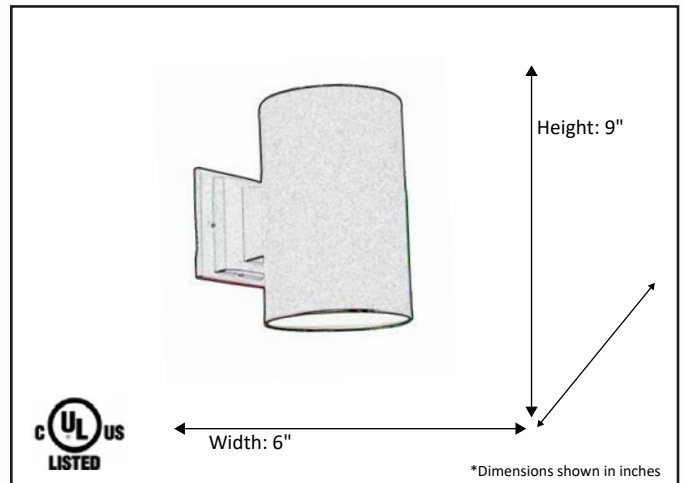

*Lamps not included