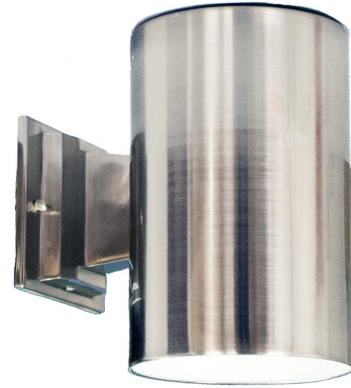

Model #	PL-795-NK (E27)
SKU	19785
Description	Dark Sky Wall Mount
Finish	Brushed Nickel
Glass	N/A
Dimensions- HxW (Dimensions shown in inches)	7" x 5"
Lamp Info	1X60W (M)

Finish/Glass Shown: Brushed Nickel / N/A

*Lamps not included

ELECTRICAL REQUIREMENTS: Fixture requires a grounded electrical supply line of 120 volts AC.

INSTALLATION REQUIREMENTS: Fixture attaches to electrical junction box securely anchored in wall or ceiling.
All mounting hardware included.

HOMEnhancements/ 1505-A Kelly Blvd., Carrollton, TX. 75006

Product specifications subject to change without notice.

REFERENCE	QTY.	REMARKS	Project
			Location/Type
			Architect
			Engineer
			Contractor
			Submitted By: Date: