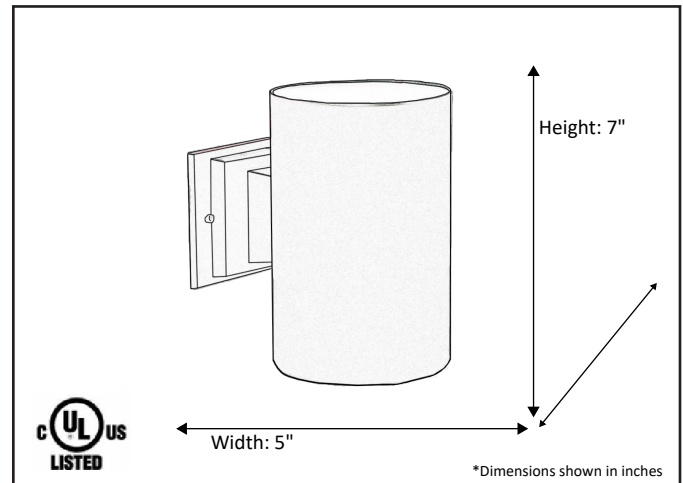

*Lamps not included