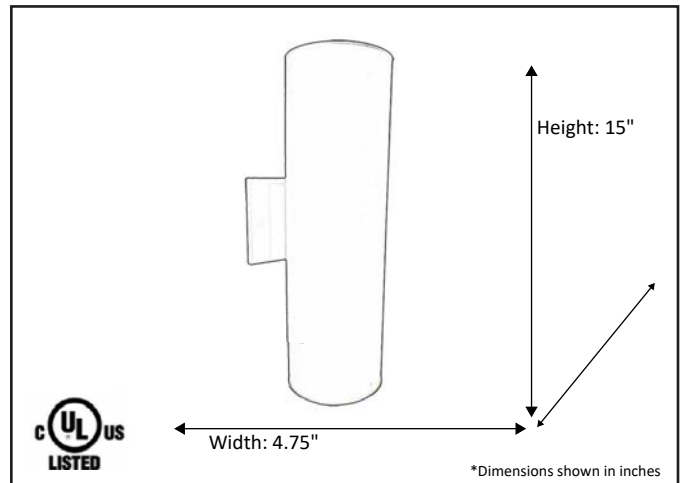

*Lamps not included