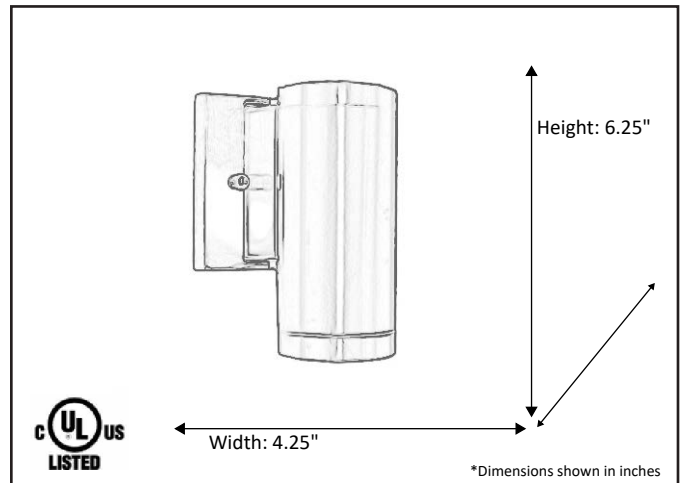

Model #	PL-406-NK
SKU	18062
Description	Dark Sky Wall Mount
Finish	Brushed Nickel
Glass	Clear
Dimensions- HxW (Dimensions shown in inches)	6.25" x 4.25"
Lamp Info	12W LED

Finish/Glass Shown: Brushed Nickel / Clear

*Lamps not included

ELECTRICAL REQUIREMENTS: Fixture requires a grounded electrical supply line of 120 volts AC.

INSTALLATION REQUIREMENTS: Fixture attaches to electrical junction box securely anchored in wall or ceiling.
All mounting hardware included.