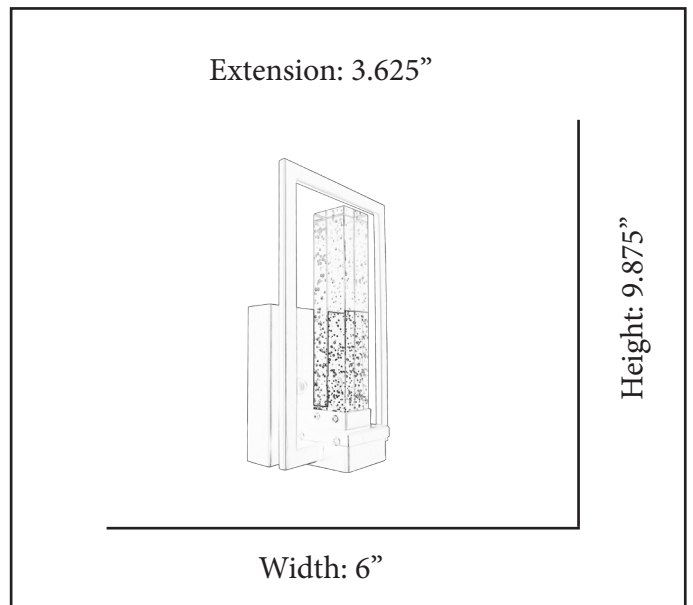

REFERENCE	QUANTITY	REMARKS	PROJECT	
			LOCATION/TYPE	
			ARCHITECT	
			ENGINEER	
			CONTRACTOR	
			SUBMITTED BY	
			DATE