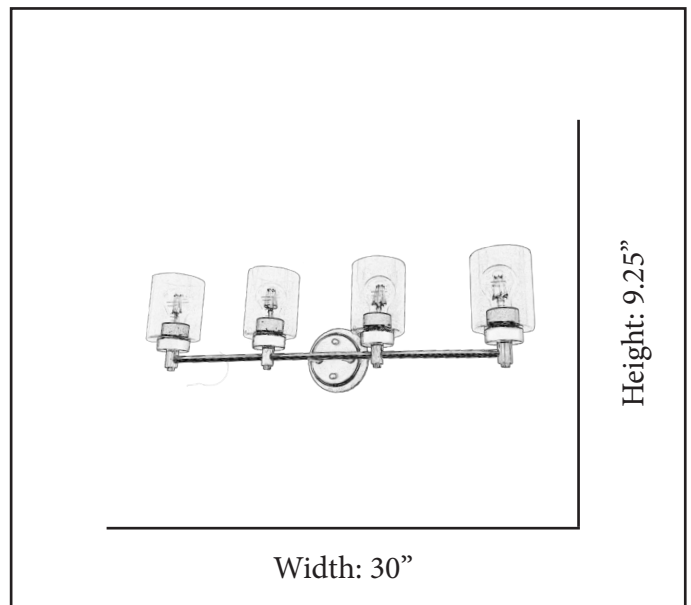

(Bulbs not included)

ELECTRICAL REQUIREMENTS: Fixture requires a grounded electrical supply line of 120 volts AC.

INSTALLATION REQUIREMENTS: Fixture attaches to electrical junction box securely anchored in wall or ceiling.

All mounting hardware included.

Product specifications subject to change without notice.

HOMEnhancements/ 1505-A Kelly Blvd., Carrollton, TX. 75006