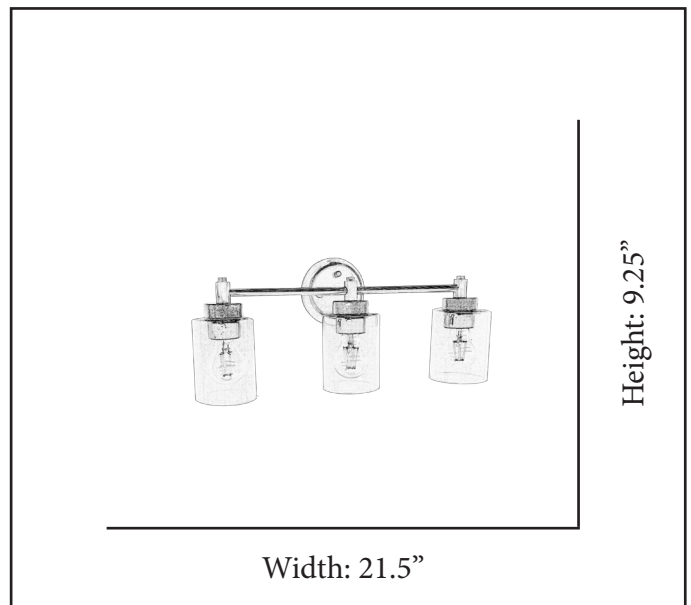

(Bulbs not included)

ELECTRICAL REQUIREMENTS: Fixture requires a grounded electrical supply line of 120 volts AC.

INSTALLATION REQUIREMENTS: Fixture attaches to electrical junction box securely anchored in wall or ceiling.

All mounting hardware included.

Product specifications subject to change without notice.

HOMEnhancements/ 1505-A Kelly Blvd., Carrollton, TX. 75006