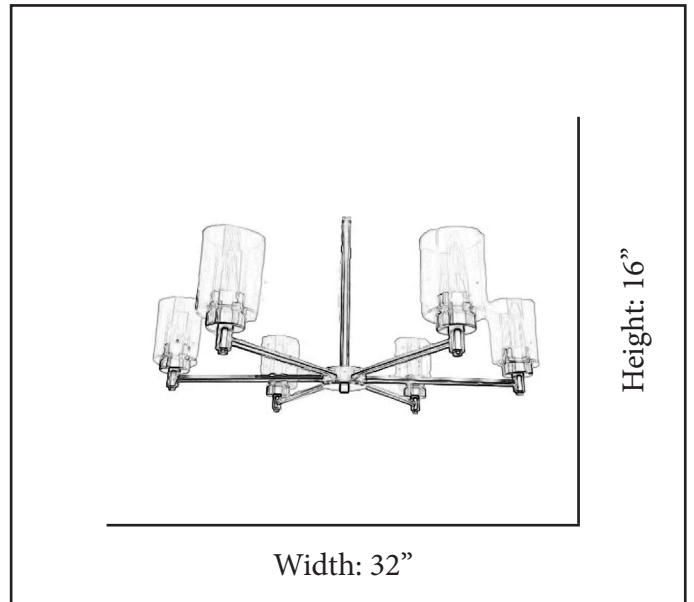

(Bulbs not included)

ELECTRICAL REQUIREMENTS: Fixture requires a grounded electrical supply line of 120 volts AC.

INSTALLATION REQUIREMENTS: Fixture attaches to electrical junction box securely anchored in wall or ceiling.

All mounting hardware included.

Product specifications subject to change without notice.

HOMEnhancements/ 1505-A Kelly Blvd., Carrollton, TX. 75006