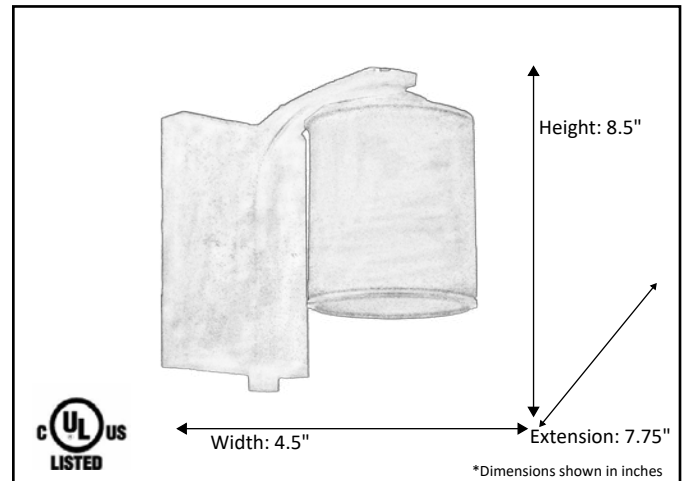

ELECTRICAL REQUIREMENTS: Fixture requires a grounded electrical supply line of 120 volts AC.

INSTALLATION REQUIREMENTS: Fixture attaches to electrical junction box securely anchored in wall or ceiling.
All mounting hardware included.

HOMEnhancements / 1505-A Kelly Blvd., Carrollton, TX. 75006

Product specifications subject to change without notice.

REFERENCE	QTY.	REMARKS	Project
			Location/Type
			Architect
			Engineer
			Contractor
			Submitted By: Date: