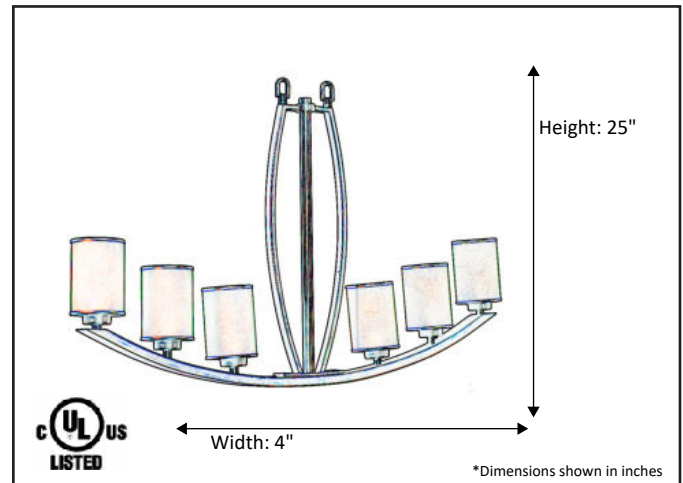

<b>Model #</b>	<b>LX-IL6(TS)-RB</b>
SKU	15900
Description	6 Light Island Pendant
Finish	Rubbed Bronze
Glass	Tea Stain
Dimensions- HxW (Dimensions shown in inches)	25" x 4"
Lamp Info	6X60W (M)
Chain/ Wire Length	3' Chain/10' Wire

Finish/Glass Shown: Rubbed Bronze/Tea Stain

\*Lamps not included

**ELECTRICAL REQUIREMENTS:** Fixture requires a grounded electrical supply line of 120 volts AC.

**INSTALLATION REQUIREMENTS:** Fixture attaches to electrical junction box securely anchored in wall or ceiling.  
**All mounting hardware included.**