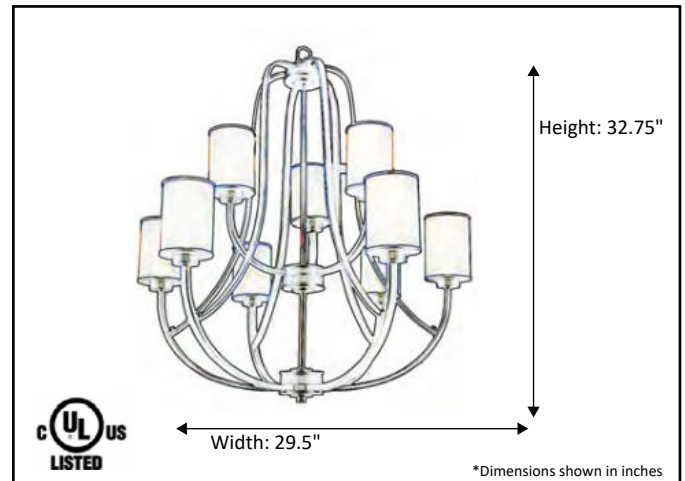

Model #	LX-CH9(TS)-RB
SKU#	16149
Description	9 Light Chandelier
Finish	Rubbed Bronze
Glass	Tea Stain
Replacement Glass	G-LX(TS)-RB
Dimensions- HxW (Dimensions shown in inches)	32.75" x 29.5"
Lamp Info	9X60W (M)
Chain/Wire Length	3' Chain/10' Wire

Finish/Glass Shown: Rubbed Bronze/Tea Stain

*Lamps not included

ELECTRICAL REQUIREMENTS: Fixture requires a grounded electrical supply line of 120 volts AC.

INSTALLATION REQUIREMENTS: Fixture attaches to electrical junction box securely anchored in wall or ceiling.
All mounting hardware included.