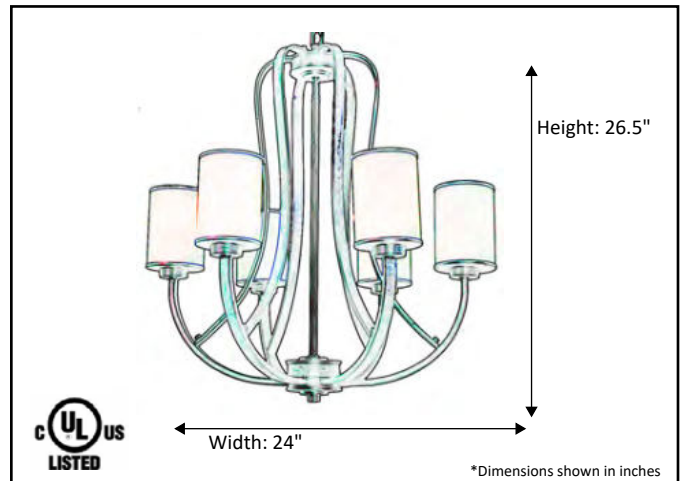

Model #	LX-CH6(TS)-RB
SKU#	16419
Description	6 Light Chandelier
Finish	Rubbed Bronze
Glass	Tea Stain
Replacement Glass	G-LX(TS)-RB
Dimensions- HxW (Dimensions shown in inches)	26.5" x 24"
Lamp Info	6X60W (M)
Chain/Wire Length	3' Chain/10' Wire

Finish/Glass Shown: Rubbed Bronze/Tea Stain

*Lamps not included

ELECTRICAL REQUIREMENTS: Fixture requires a grounded electrical supply line of 120 volts AC.

INSTALLATION REQUIREMENTS: Fixture attaches to electrical junction box securely anchored in wall or ceiling.
All mounting hardware included.