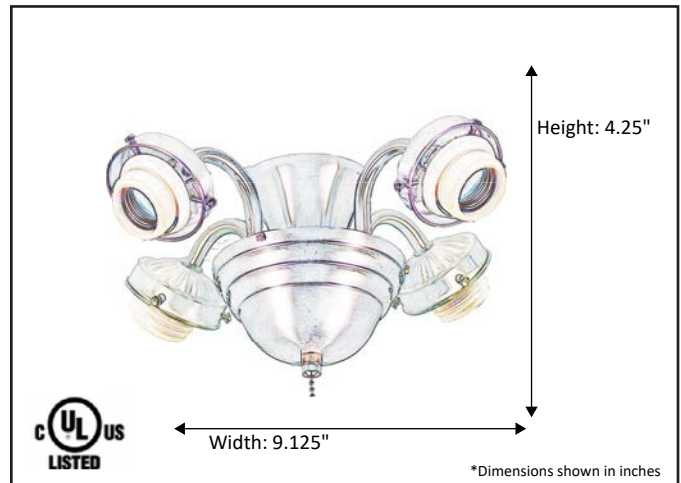

Model #	LP-49-RB (4xLED3K)
SKU	20664
Description	Ceiling Fan Light Kit
Finish	Rubbed Bronze
Glass	Not Included
Dimensions- HxW (Dimensions shown in inches)	4.25" x 9.125"
Lamp Info	4XE26 (M)

Finish/Glass Shown: Rubbed Bronze / N/A

*Lamps Not Included

ELECTRICAL REQUIREMENTS: Fixture requires a grounded electrical supply line of 120 volts AC.

INSTALLATION REQUIREMENTS: Fixture attaches to bottom of ceiling fan.

Product specifications subject to change without notice.