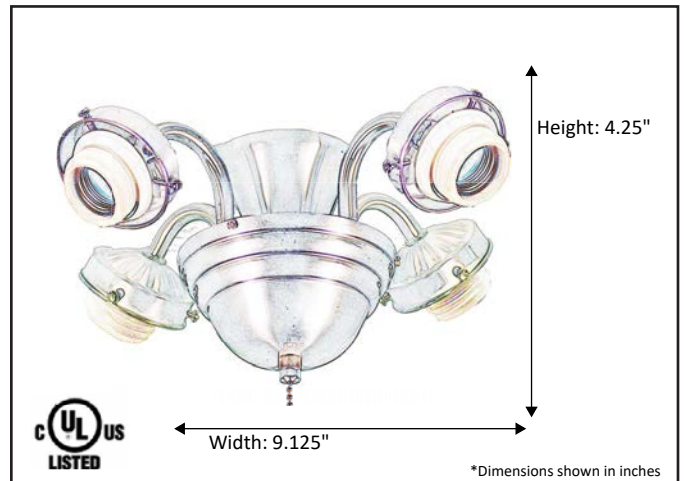

Model #	LP-49-NK (4xLED3K)
SKU	20670
Description	Ceiling Fan Light Kit
Finish	Brushed Nickel
Glass	Not Included
Dimensions- HxW (Dimensions shown in inches)	4.25" x 9.125"
Lamp Info	4XE26 (M)

Finish/Glass Shown: Brushed Nickel / N/A

\*Lamps Not Included

**ELECTRICAL REQUIREMENTS:** Fixture requires a grounded electrical supply line of 120 volts AC.

**INSTALLATION REQUIREMENTS:** Fixture attaches to bottom of ceiling fan.

HOMEnhancements/ 1505-A Kelly Blvd., Carrollton, TX. 75006