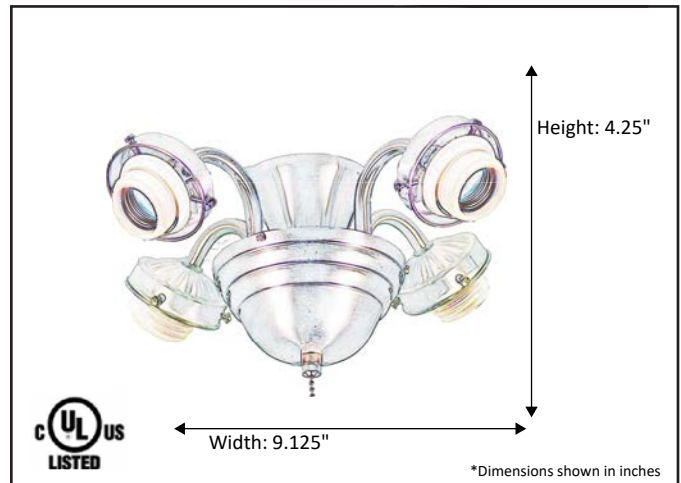

Model #	LP-49-MB (4xLED3K)
SKU	20667
Description	Ceiling Fan Light Kit
Finish	Matte Black
Glass	Not Included
Dimensions- HxW (Dimensions shown in inches)	4.25" x 9.125"
Lamp Info	4XE26 (M)

Finish Shown: Matte Black

*Lamps Not Included

ELECTRICAL REQUIREMENTS: Fixture requires a grounded electrical supply line of 120 volts AC.

INSTALLATION REQUIREMENTS: Fixture attaches to bottom of ceiling fan.

Product specifications subject to change without notice.