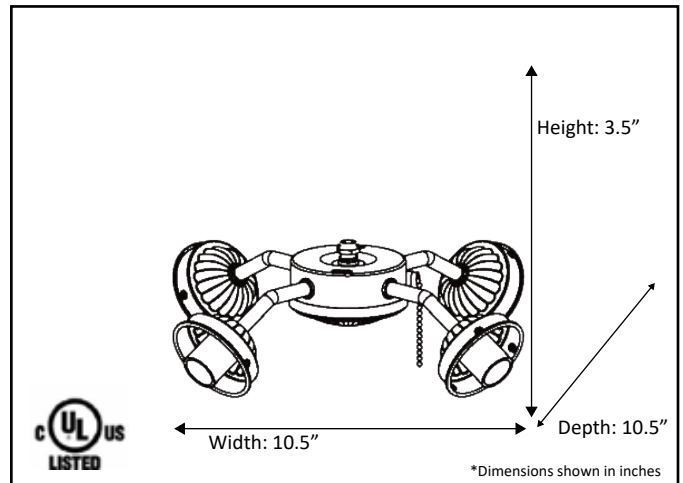

Model #	LP-40-WH(4xLED3K)
SKU	13437
Description	4-Light Ceiling Fan Light Kit
Finish	White
Dimensions- HxW(xD) <small>(Dimensions shown in inches)</small>	3.5" x 10.5" x 10.5"
Lamp Info	4 x 13W (M)

Finish/Glass Shown: Brushed Nickel

*Lamps not included

ELECTRICAL REQUIREMENTS: Fixture requires a grounded electrical supply line of 120 volts AC.

INSTALLATION REQUIREMENTS: Fixture attaches to bottom of ceiling fan.

Product specifications subject to change without notice.