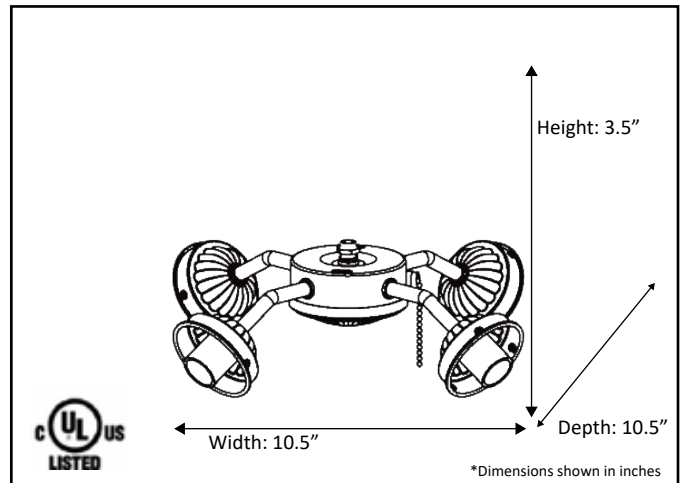

<b>Model #</b>	<b>LP-40-NK(4xLED3K)</b>
SKU	13425
Description	4-Light Ceiling Fan Light Kit
Finish	Brushed Nickel
Dimensions- HxW(xD) <small>(Dimensions shown in inches)</small>	3.5" x 10.5" x 10.5"
Lamp Info	4 x 13W (M)

Finish/Glass Shown: Brushed Nickel

\*Lamps not included

**ELECTRICAL REQUIREMENTS:** Fixture requires a grounded electrical supply line of 120 volts AC.

**INSTALLATION REQUIREMENTS:** Fixture attaches to bottom of ceiling fan.