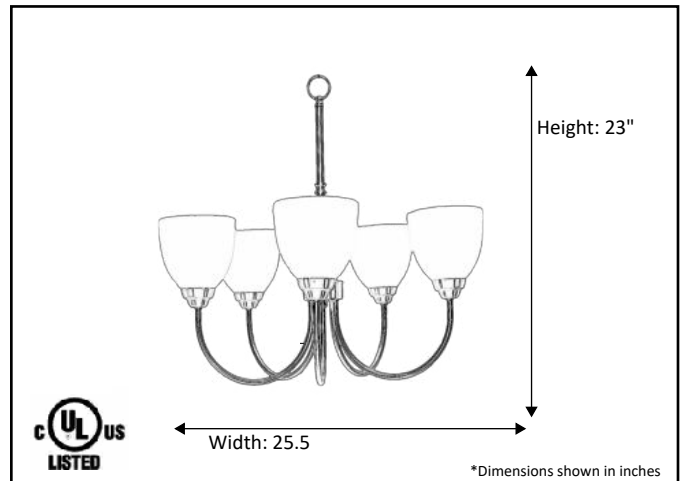

Model #	LE-CH5TS-RB
SKU#	15393
Description	5 Light Chandelier
Finish	Rubbed Bronze
Glass	Tea Stain
Replacement Glass	GC-725-TS
Dimensions- HxW (Dimensions shown in inches)	23" x 25.5"
Lamp Info	5X60W (M)
Chain/Wire Length	3' Chain/10' Wire

Finish/Glass Shown: Rubbed Bronze/Tea Stain

*Lamps not included

ELECTRICAL REQUIREMENTS: Fixture requires a grounded electrical supply line of 120 volts AC.

INSTALLATION REQUIREMENTS: Fixture attaches to electrical junction box securely anchored in wall or ceiling.
All mounting hardware included.