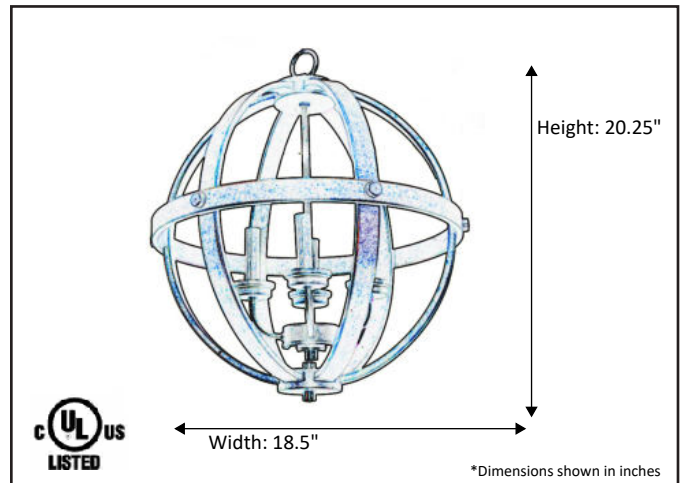

*Lamps not included