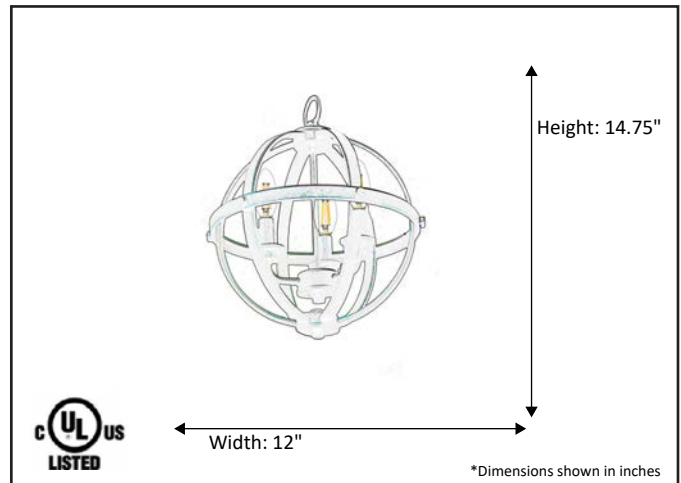

*Lamps not included