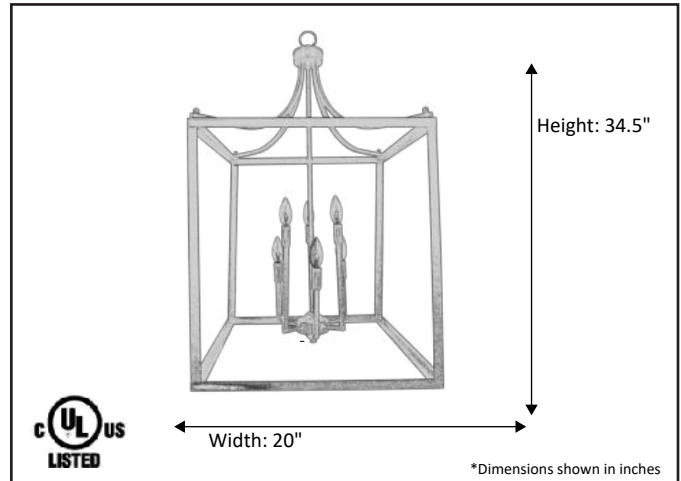

Model #	HF-420-6-MB
SKU	18809
Description	Square Cage Entry
Finish	Matte Black
Glass	N/A
Dimensions- HxW (Dimensions shown in inches)	34.5 x 20"
Lamp Info	6X60W (C)
Chain/ Wire Length	3' Chain/10' Wire
Dual Mount	No

Finish/Glass Shown: Matte Black/N/A

*Lamps not included

ELECTRICAL REQUIREMENTS: Fixture requires a grounded electrical supply line of 120 volts AC.

INSTALLATION REQUIREMENTS: Fixture attaches to electrical junction box securely anchored in wall or ceiling.
All mounting hardware included.