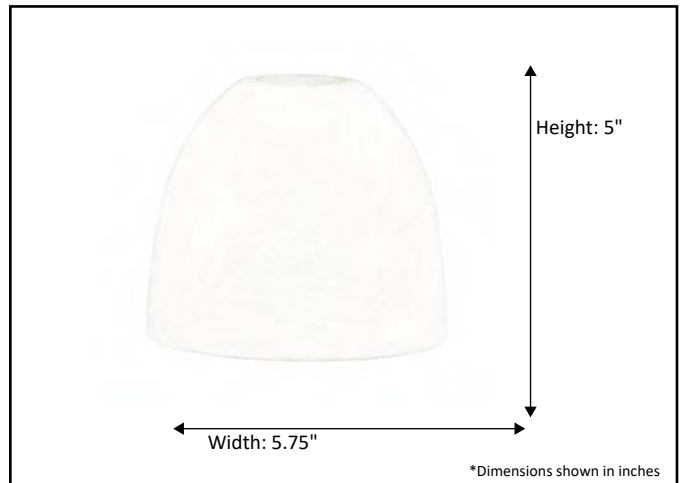

<b>Model #</b>	<b>GC-725-WH</b>
SKU	15318
Description	White Glass
Glass Finish	White
Dimensions-HxW	5" x 5.75"

HOMEnhancements / 1505-A Kelly Blvd., Carrollton, TX. 75006

*Product specifications subject to change without notice.*