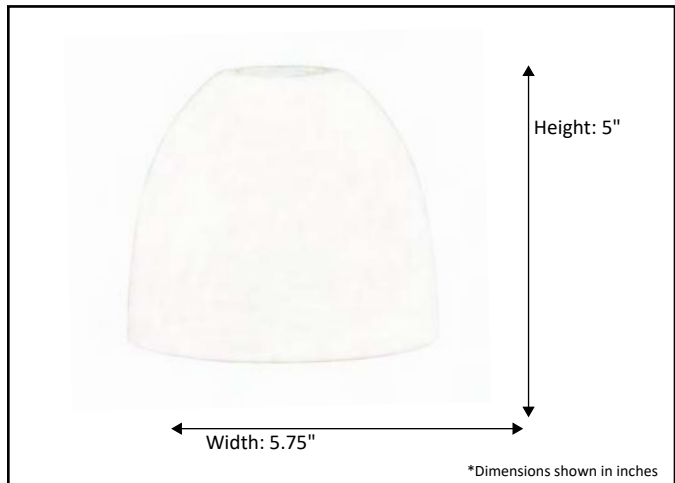

Model #	GC-725-TS
SKU	15315
Description	Tea Stain Glass
Glass Finish	Tea Stain
Dimensions-HxW	5" x 5.75"

Glass Shown: GC-725 / Tea Stain

HOMEnhancements / 1505-A Kelly Blvd., Carrollton, TX. 75006

Product specifications subject to change without notice.