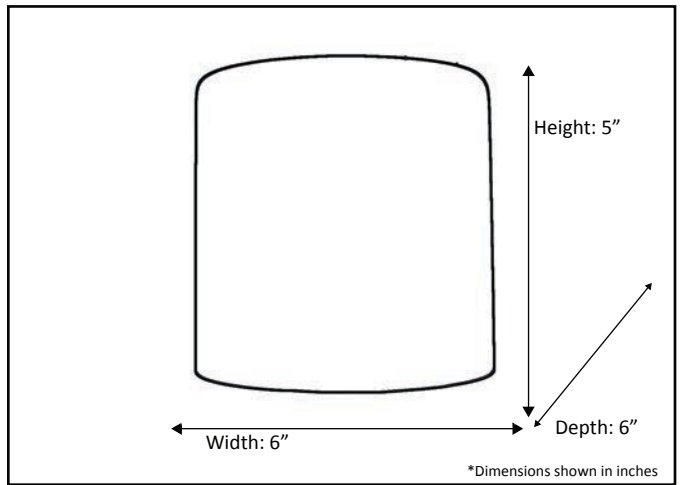

Model #	G-PRS-WH
SKU	18596
Glass Finish	White
Size	5" H x 6" W

HOMEnhancements.com / 1505-A Kelly Blvd., Carrollton, TX. 75006

Product specifications subject to change without notice.

REFERENCE	QTY.	REMARKS	Project
			Location/Type
			Architect
			Engineer
			Contractor
			Submitted By: Date: