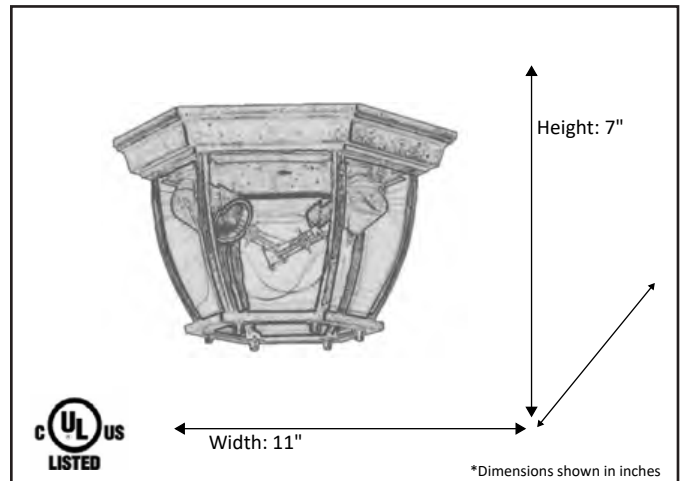

Model #	FP-31-MB
SKU	19494
Description	Front Porch Ceiling Mount
Finish	Matte Black
Glass	Clear
Dimensions- HxW (Dimensions shown in inches)	7" x 11"
Lamp Info	2X60W (M)

Finish/Glass Shown: Matte Black / Clear

*Lamps not included

ELECTRICAL REQUIREMENTS: Fixture requires a grounded electrical supply line of 120 volts AC.

INSTALLATION REQUIREMENTS: Fixture attaches to electrical junction box securely anchored in wall or ceiling.
All mounting hardware included.