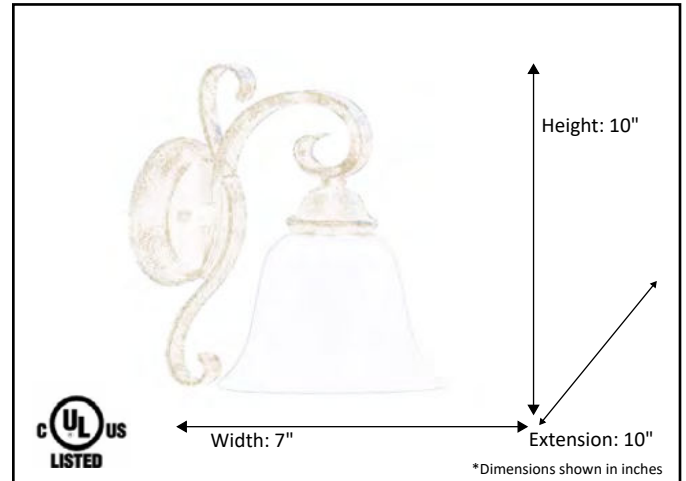

ELECTRICAL REQUIREMENTS: Fixture requires a grounded electrical supply line of 120 volts AC.

INSTALLATION REQUIREMENTS: Fixture attaches to electrical junction box securely anchored in wall or ceiling.
All mounting hardware included.

HOMEnhancements / 1505-A Kelly Blvd., Carrollton, TX. 75006

Product specifications subject to change without notice.

REFERENCE	QTY.	REMARKS	Project
			Location/Type
			Architect
			Engineer
			Contractor
			Submitted By: _____ Date: _____