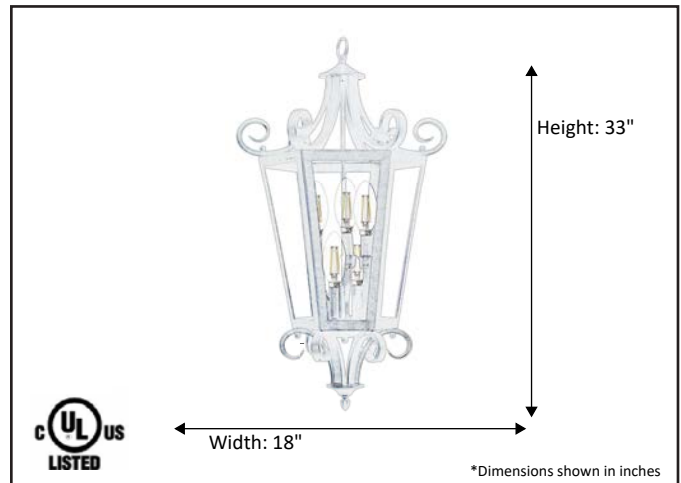

Model #	EP-HF42-RB
SKU	15111
Description	6 Light Open Cage
Finish	Rubbed Bronze
Glass	N/A
Dimensions- HxW (Dimensions shown in inches)	33" x 18"
Lamp Info	6X60W (C)
Chain/ Wire Length	3' Chain/10' Wire
Dual Mount	No

Finish/Glass Shown: Rubbed Bronze/N/A

*Lamps not included

ELECTRICAL REQUIREMENTS: Fixture requires a grounded electrical supply line of 120 volts AC.

INSTALLATION REQUIREMENTS: Fixture attaches to electrical junction box securely anchored in wall or ceiling.
All mounting hardware included.