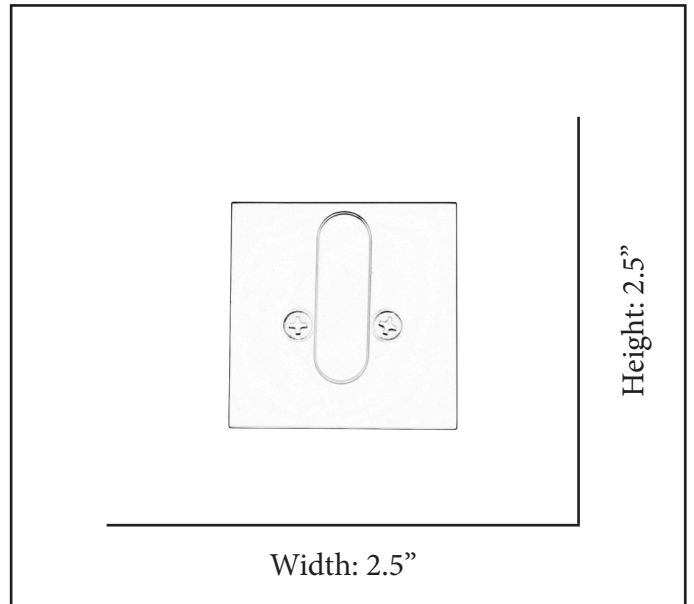

HOMEnhancements

Architectural & Engineering Specifications

2023

Hardware

MODEL	DH-6901PVCDB-MB
SKU	20859
DESCRIPTION	Sterling Privacy Deadbolt
FINISH	Matte Black
DIMENSIONS	2.5" H x 2.5" W x 1.25" E

Finish Shown: Matte Black

INSTALLATION REQUIREMENTS: Fixture attaches to wall, baseboard, or door bore hole based on hardware type.

All mounting hardware included.

Product specifications subject to change without notice.

HOMEnhancements/ 1505-A Kelly Blvd., Carrollton, TX. 75006