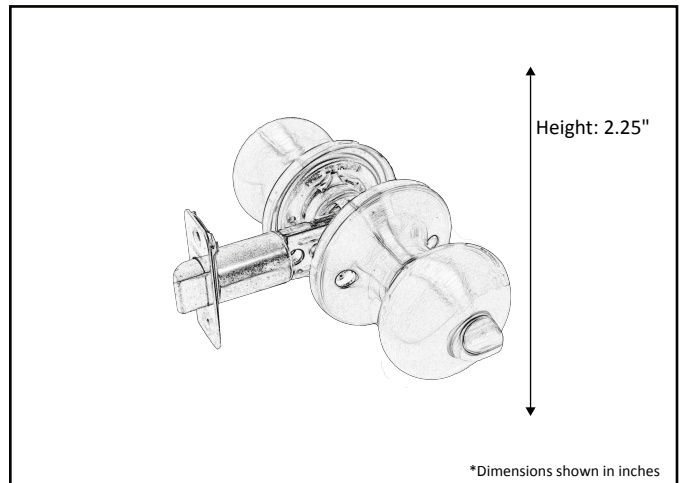

Model #	DH-6082PVC-SN
Description	Privacy Mushroom Knobset
Orientation	Reversible
Rosette	1"x 2.25" round
Door Thickness	Fit 1.38" to 1.75"
Cylinder	N/A
Strike Plate	2.25"x1.75" round corner full lip
Available Finishes	Satin Nickel