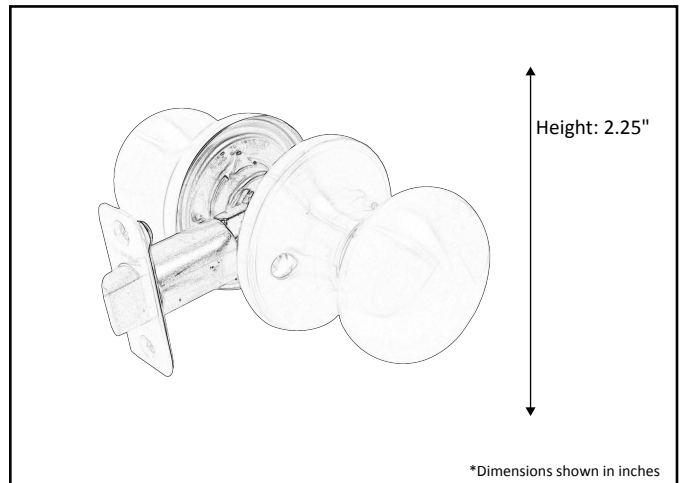

Model #	DH-6082PSG-NK
Description	Passage Mushroom Knobset
Orientation	Reversible
Rosette	1"x 2.25" round
Door Thickness	Fit 1.38" to 1.75"
Cylinder	N/A
Strike Plate	2.25"x1.75" round corner full lip
Available Finishes	Matte Black