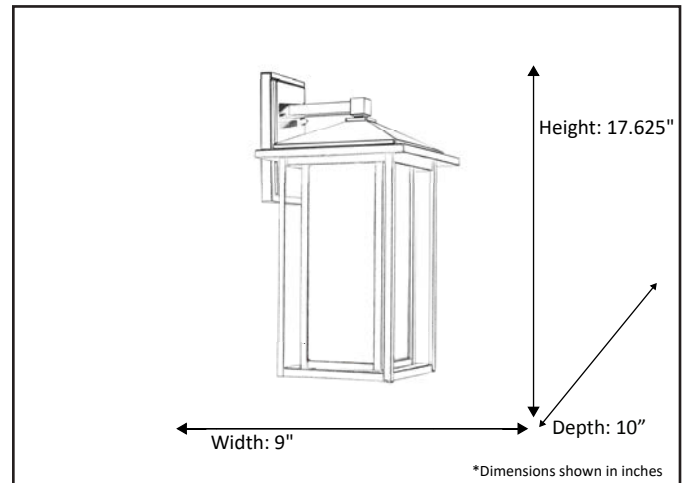

*Lamps not included