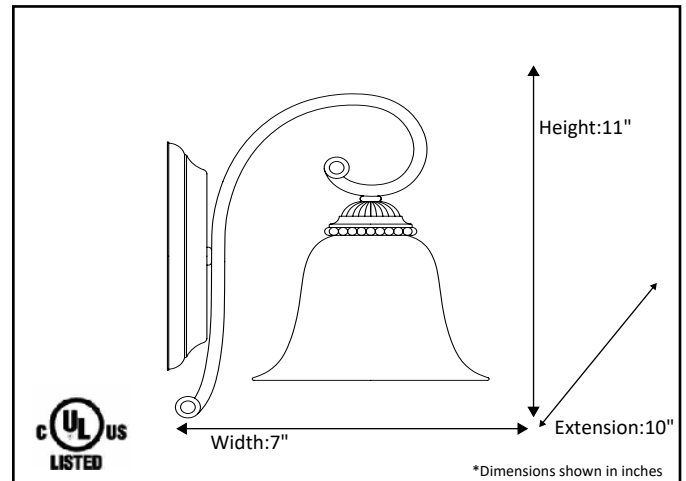

Model #	BDF-1TS-RB
SKU	12567
Fixture Series	Alpine
Description	1 Light Vanity
Metal Finish	Rubbed Bronze
Glass Finish	Tea Stain
Replacement Glass	BDF GLASS-TS
Dimensions- HxW(xE) <small>(Dimensions shown in inches)</small>	11" X 7" X 10"
Lamp Info	1 X 60W

Finish/Glass Shown: Rubbed Bronze/Tea Stain

*Lamps not included

ELECTRICAL REQUIREMENTS: Fixture requires a grounded electrical supply line of 120 volts AC.

INSTALLATION REQUIREMENTS: Fixture attaches to electrical junction box securely anchored in wall or ceiling.
All mounting hardware included.