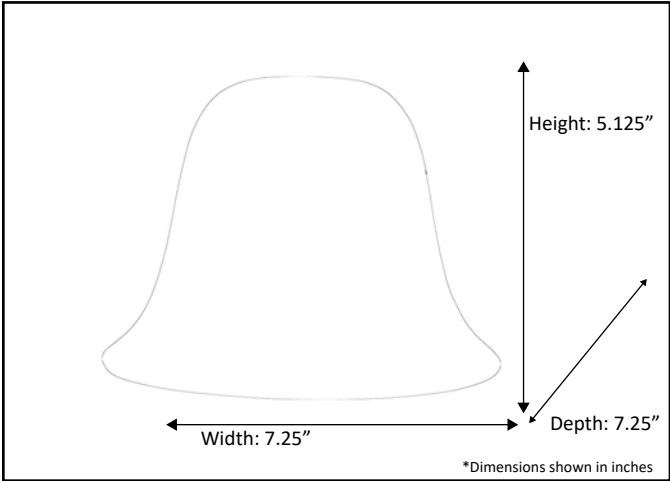

Model #	BDF GLASS-TS
SKU	13902
Fixture Series	Alpine
Glass Finish	Tea Stained
Dimensions- HxW(xD) <small>(Dimensions shown in inches)</small>	5.125" x 7.25" x 7.25"

HOMEnhancements.com / 1505-A Kelly Blvd., Carrollton, TX. 75006