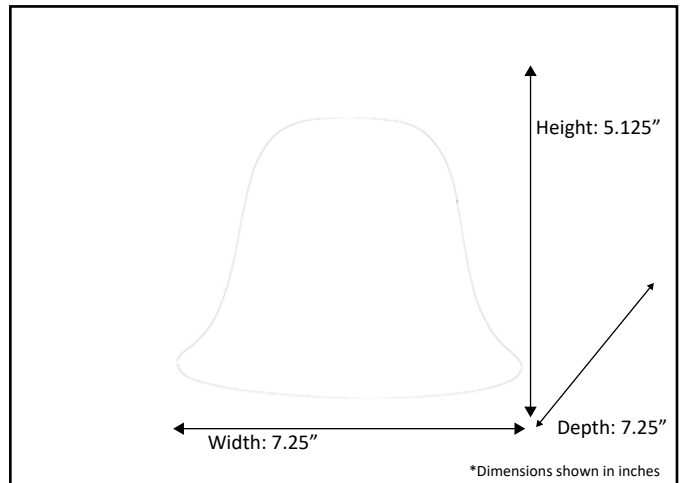

Model #	BDF GLASS-SD
SKU	13899
Fixture Series	Alpine
Glass Finish	Clear Seeded
Dimensions- HxW(xD) <small>(Dimensions shown in inches)</small>	5.125" x 7.25" x 7.25"

HOMEnhancements.com / 1505-A Kelly Blvd., Carrollton, TX. 75006