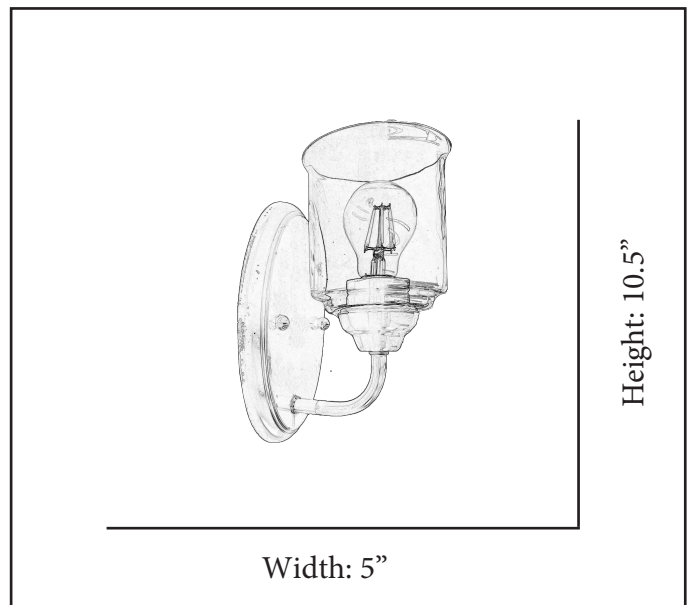

REFERENCE	QUANTITY	REMARKS	PROJECT	
			LOCATION/TYPE	
			ARCHITECT	
			ENGINEER	
			CONTRACTOR	
			SUBMITTED BY	
			DATE