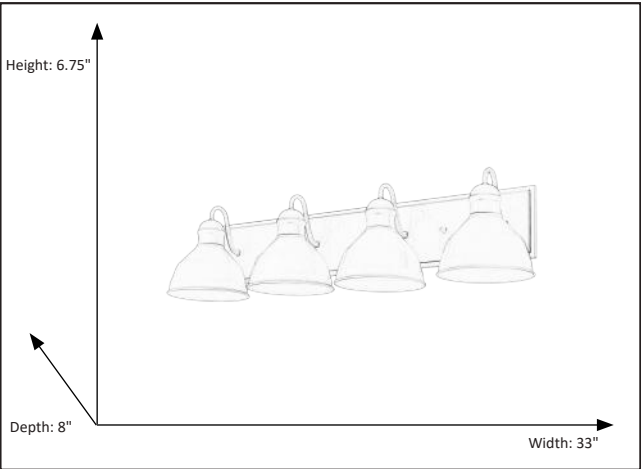

**Gia**  
4-Light Sconce/Vanity

**Description**

The Gia collection is modern style with an industrial feel. It will transform the look of your room with these classic, vintage-inspired fixtures.

**Features**

Item Number	7-70424
Finish	Glossy Black
Dimensions (HxWxD)	6.75" x 33" x 8"
Lamp Info	4 x 60W (E26)
Lamps Included	No

**Electrical**

Fixture requires a grounded electrical supply line to 120 volts AC.

**Installation**