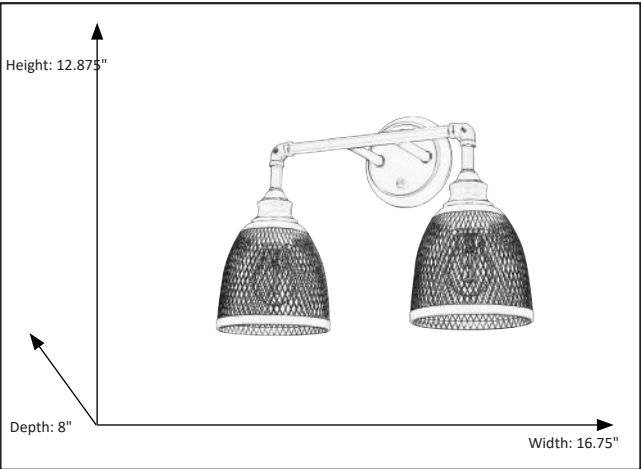

Amara
2-Light Sconce/Vanity

Description

The 2-light modern-industrial style with enduring appeal. Our sconce features a distinctive industrial look with its metal mesh shade in the simple form.

Features

Item Number	7-70391
Finish	Matte Black
Dimensions (HxWxD)	12.875" x 16.75" x 8"
Lamp Info	2 x 60W (E26)
Lamps Included	No

Electrical

Fixture requires a grounded electrical supply line to 120 volts AC.

Installation

Fixture attaches to electrical junction box securely anchored in wall or ceiling. All mounting hardware included.