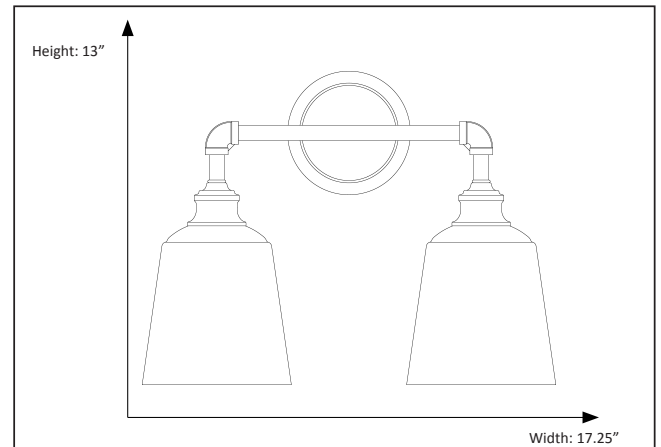

7-70199

2-Light Milla Vanity

Description

This Milla Vanity features a brushed nickel finish and clear glass shades which are ideal for any contemporary setting. This 2-light vanity can be mounted up or down and looks great right above the bathroom mirror or featured on the wall.

Features

Item Number	7-70199
Finish	Brushed Nickel
Dimensions	13"H x 17.25"W
Lamp Info	2 x 60W
Bulb Base	E26 (M)
ETL Listed	Damp Location
Location	Indoor

Electrical

Fixture requires a grounded electrical supply line to 120 volts AC.