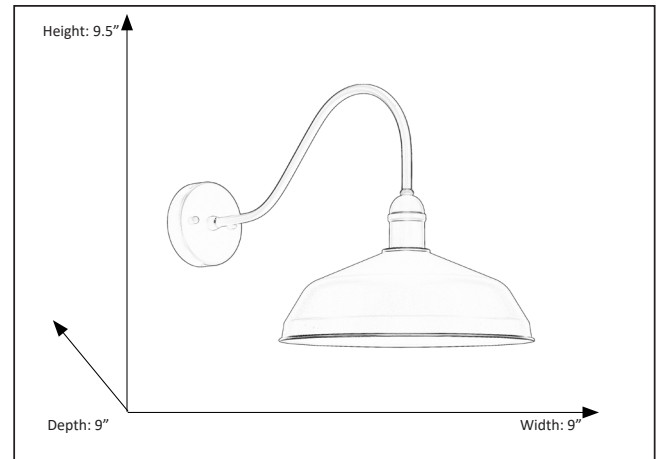

GIA

1-Light Matte Black Gooseneck Barn Light

Bottom View

Description

Utility and style come together in this GIA Vivio Lighting gooseneck barn light. The GIA is a classic gooseneck light for a traditional barn setting or front porch as exterior lighting. It is also perfect for indoors. The barn light offers both functionality and design with a classic gooseneck style arm.

Features

| | |
|--------------------|----------------------|
| Item Number | 7-70139 |
| Finish | Matte Black |
| Family | Gia |
| Dimensions (HxWxD) | 9.5" H x 9" W x 9" D |
| Lamp Info | 1 x E26 Base |
| Item Weight | 3.50 Lb |
| Shipped Weight | 4.50 Lb |
| Location | Indoor and Outdoor |