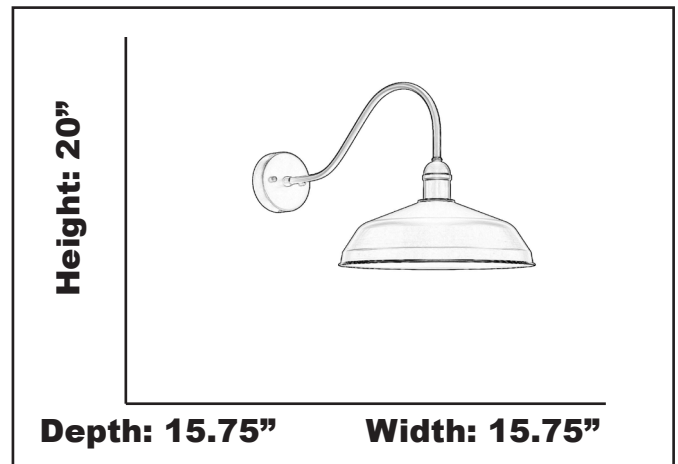

**GIA**

1-Light Matte Black Gooseneck Barn Light

Bottom View

**Features**

<b>Item Number</b>	<b>7-70067</b>
<b>Finish</b>	<b>Matte Black</b>
<b>Dimensions</b>	<b>17"H x 15.75"W x 27.5"E</b>
<b>Lamp Info</b>	<b>1 x E27 Base</b>
<b>Location</b>	<b>Indoor/Outdoor</b>

**Electrical**

**Fixture requires a grounded electrical supply line to 120 volts AC.**

**Installation**

**Fixture attaches to electrical junction box securely anchored in wall or ceiling. All mounting hardware included.**