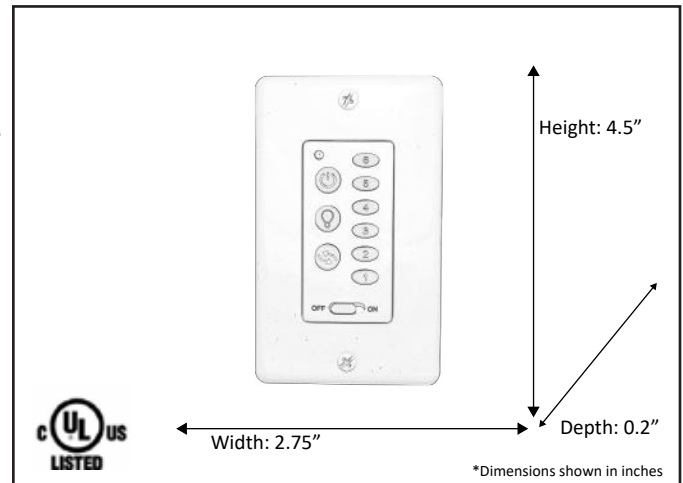

Model #	WC-8-WH
Fixture Series	Ceiling Fan Controls
Description	Wireless White Fan Remote
Dimensions- HxW(xD) <small>(Dimensions shown in inches)</small>	4.5" x 2.75" x 0.2"
Finish	White
Speed	6 Fan Speed
Dimmer	Yes

Finish: White

ELECTRICAL REQUIREMENTS: Fixture requires a grounded electrical supply line of 120 volts AC.

INSTALLATION REQUIREMENTS: Fixture attaches to electrical junction box securely anchored in wall or ceiling.
All mounting hardware included.