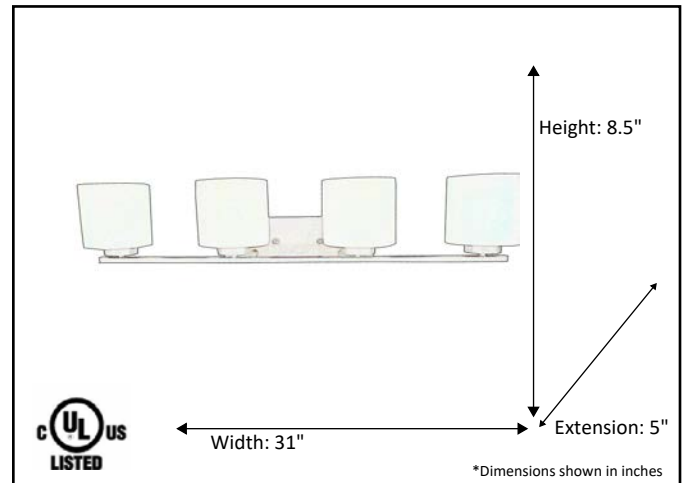

Model #	VS394-5WH-NK
SKU	21312
Fixture Series	Vanity
Description	5 Light Vanity
Metal Finish	Brushed Nickel
Glass Finish	White
Replacement Glass	G-VS394-WH
Dimensions- HxW(xE) (Dimensions shown in inches)	7.6" x 37" x 6.4"
Lamp Info	5X60W (M)

Finish/Glass Shown: Matte Black / White

*Lamps Not Included

ELECTRICAL REQUIREMENTS: Fixture requires a grounded electrical supply line of 120 volts AC.

INSTALLATION REQUIREMENTS: Fixture attaches to electrical junction box securely anchored in wall or ceiling.
All mounting hardware included.

HOMEnhancements / 1505-A Kelly Blvd., Carrollton, TX. 75006

Product specifications subject to change without notice.

REFERENCE	QTY.	REMARKS	Project
			Location/Type
			Architect
			Engineer
			Contractor
			Submitted By: _____ Date: _____