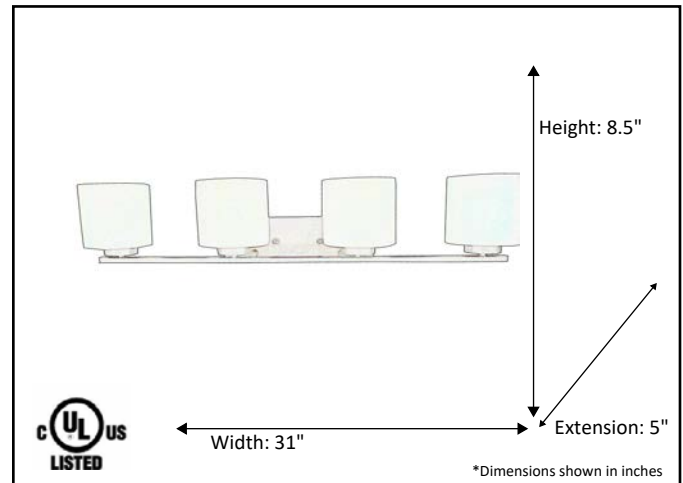

Model #	VS394-5WH-MB
SKU	21309
Fixture Series	Vanity
Description	5 Light Vanity
Metal Finish	Matte Black
Glass Finish	White
Replacement Glass	G-VS394-WH
Dimensions- HxW(xE) (Dimensions shown in inches)	7.6" x 37" x 6.4"
Lamp Info	5X60W (M)

Finish/Glass Shown: Matte Black / White

*Lamps Not Included

ELECTRICAL REQUIREMENTS: Fixture requires a grounded electrical supply line of 120 volts AC.

INSTALLATION REQUIREMENTS: Fixture attaches to electrical junction box securely anchored in wall or ceiling.
All mounting hardware included.

HOMEnhancements / 1505-A Kelly Blvd., Carrollton, TX. 75006

Product specifications subject to change without notice.

REFERENCE	QTY.	REMARKS	Project
			Location/Type
			Architect
			Engineer
			Contractor
			Submitted By: _____ Date: _____