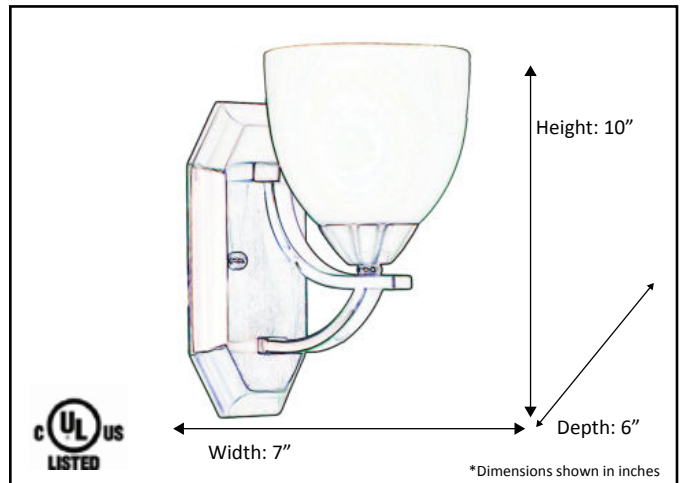

Model #	VIC-SC1(CLR)-NK
SKU #	19184
Description	One Light Wall Sconce
Dimensions- HxW(xD)	10" x 6" x 7"
Finish Color	Brushed Nickel
Glass Color	Clear
Replacement Glass:	GC-725-CLR
Lamp Type:	Medium Base
Lamp Max Wattage:	1 x 60W

ELECTRICAL REQUIREMENTS: Fixture requires a grounded electrical supply line of 120 volts AC.

INSTALLATION REQUIREMENTS: Fixture attaches to electrical junction box securely anchored in wall or ceiling.
All mounting hardware included.