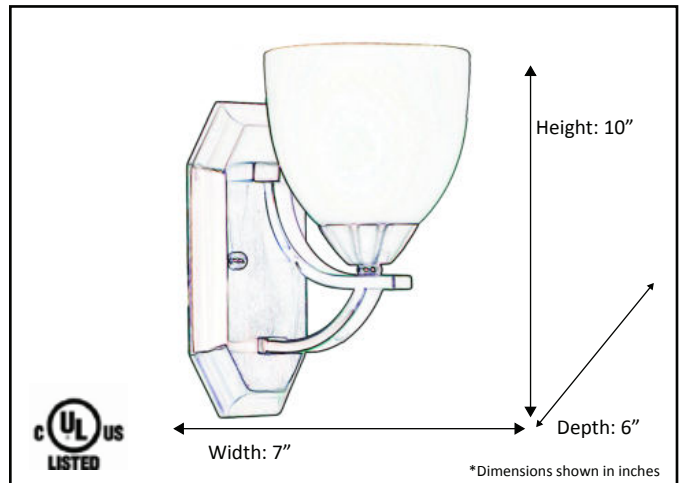

Model #	VIC-SC1(CLR)-MB
SKU #	19581
Description	One Light Wall Sconce
Dimensions- HxW(xD)	10" x 6" x 7"
Finish Color	Matte Black
Glass Color	Clear
Replacement Glass:	GC-725-CLR
Lamp Type:	Medium Base
Lamp Max Wattage:	1 x 60W

ELECTRICAL REQUIREMENTS: Fixture requires a grounded electrical supply line of 120 volts AC.

INSTALLATION REQUIREMENTS: Fixture attaches to electrical junction box securely anchored in wall or ceiling.
All mounting hardware included.