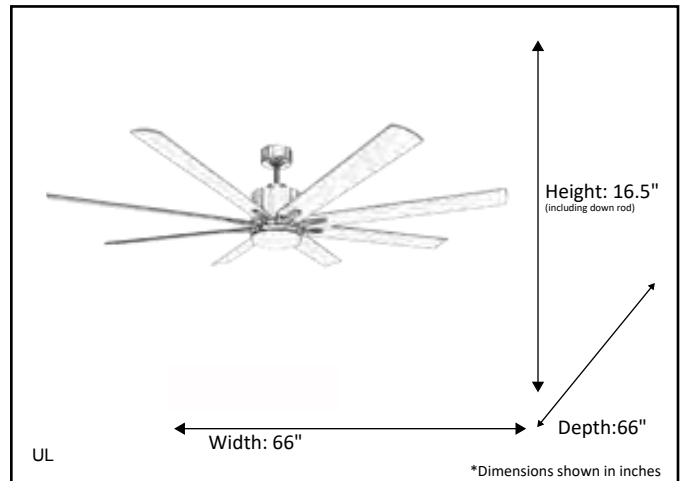

Model #	SUN866D NK8SV(WC)
SKU	19728
Metal Finish	Brushed Nickel
Blade Finish	Silver
Glass Finish	White
Blade Span	66"
Motor Specs	DC165M-DC
Wire Length (Shown in inches)	80"
Down Rod Included (Shown in inches)	6"
Blade Pitch	14
Speed	6
Forward/Reverse	Yes
Airflow (CFM High)	7,791
Power Use (Watts)	30.56
Airflow Efficiency (CFM/Watt)	258
Light Kit Included	Yes
Lamp Info	Integrated LED
Location Use	Outdoor Only
Wall Control	WC-SUN866

Finish/Glass Shown: Brushed Nickel/White

WC-SUN866-WH Wall Control Included

- 6 Speed Fan Control
- Reverse Control
- Simple On/Off Switch
- 6 Speed Fan Control
- Easy 2 Wire Connection (Requires 2 Hot Leads)
- Available in White (WH) Only