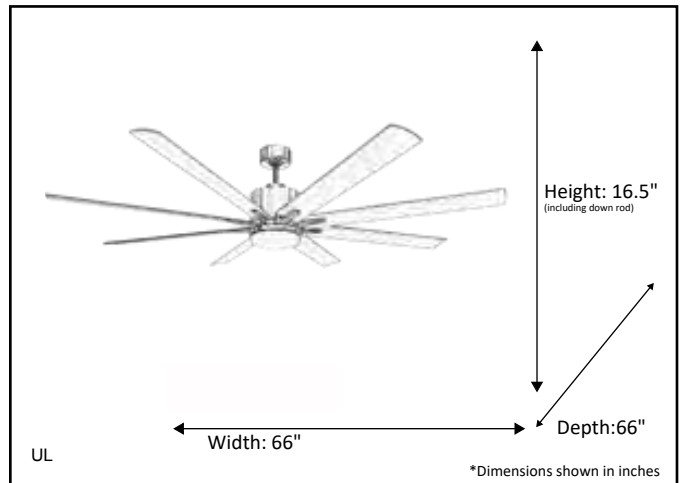

Model #	SUN866D NK8SV(SELECT)
SKU	21543
Metal Finish	Brushed Nickel
Blade Finish	Silver
Glass Finish	White
Blade Span	66"
Motor Specs	DC165M-DC
Wire Length (Shown in inches)	80"
Down Rod Included (Shown in inches)	6"
Blade Pitch	14
Speed	6
Forward/Reverse	Yes
Airflow (CFM High)	7,791
Power Use (Watts)	30.56
Airflow Efficiency (CFM/Watt)	258
Light Kit Included	Yes
Lamp Info	Integrated LED (3K/4K/5K)
Location Use	Outdoor Only
Wall Control	WC-SUN866

Finish/Glass Shown: Brushed Nickel/White

Integrated LED

*Dimensions shown in inches

WC-SUN866-WH Wall Control Included

- 6 Speed Fan Control
- Reverse Control
- Simple On/Off Switch
- 6 Speed Fan Control
- Easy 2 Wire Connection (Requires 2 Hot Leads)
- Available in White (WH) Only