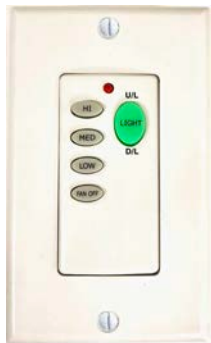

Model #	SUN352D NK3SV(WC)
SKU	19734
Metal Finish	Brushed Nickel
Blade Finish	ABS Silver
Glass Finish	White
Blade Span	52"
Motor Specs	172mm x 14mm AC Motor
Wire Length (Shown in inches)	80"
Down Rod Included (Shown in inches)	6"
Blade Pitch	14
Speed	3
Forward/Reverse	Yes
Airflow (CFM High)	5,737
Power Use (Watts)	58.64
Airflow Efficiency (CFM/Watt)	115
Light Kit Included	Yes
Lamp Info	Integrated LED
Location Use	Indoor/Outdoor
Wall Control	WC-5-WH

Finish/Glass Shown: Brushed Nickel/White

Integrated LED

WC-5-WH Wall Control Included

- Fan/Light Control Switch
- Simple On/Off for Light Switch
- Three Speed Fan Control
- Easy 2 Wire Connection (Requires 2 Hot Leads)
- Available in White (WH) Only

ELECTRICAL REQUIREMENTS: Fixture requires a grounded electrical supply line of 120 volts AC.

INSTALLATION REQUIREMENTS: Fixture attaches to electrical junction box securely anchored in wall or ceiling.
All mounting hardware included.