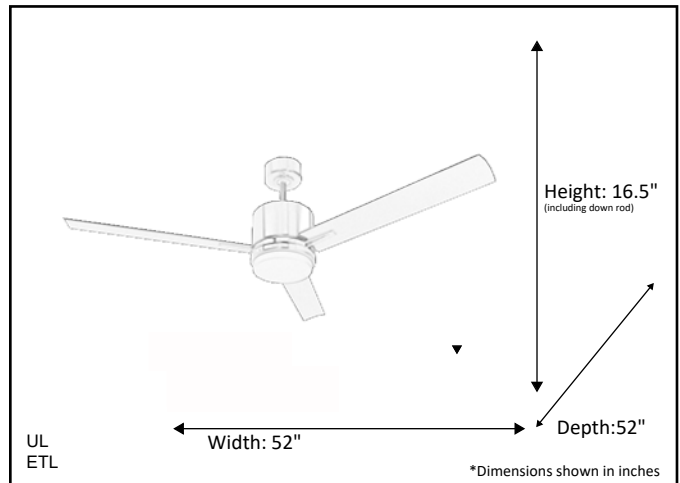

Model #	SUN352D NK3SV(WC)
SKU	19734
Metal Finish	Brushed Nickel
Blade Finish	ABS Silver
Glass Finish	White
Blade Span	52"
Motor Specs	172mm x 14mm AC Motor
Wire Length (Shown in inches)	80"
Down Rod Included (Shown in inches)	6"
Blade Pitch	14
Speed	3
Forward/Reverse	Yes
Airflow (CFM High)	5,737
Power Use (Watts)	58.64
Airflow Efficiency (CFM/Watt)	115
Light Kit Included	Yes
Lamp Info	Integrated LED
Location Use	Indoor/Outdoor
Wall Control	WC-5-WH

Finish/Glass Shown: Brushed Nickel/White

Integrated LED

WC-5-WH Wall Control Included

- Fan/Light Control Switch
- Simple On/Off for Light Switch
- Three Speed Fan Control
- Easy 2 Wire Connection (Requires 2 Hot Leads)
- Available in White (WH) Only