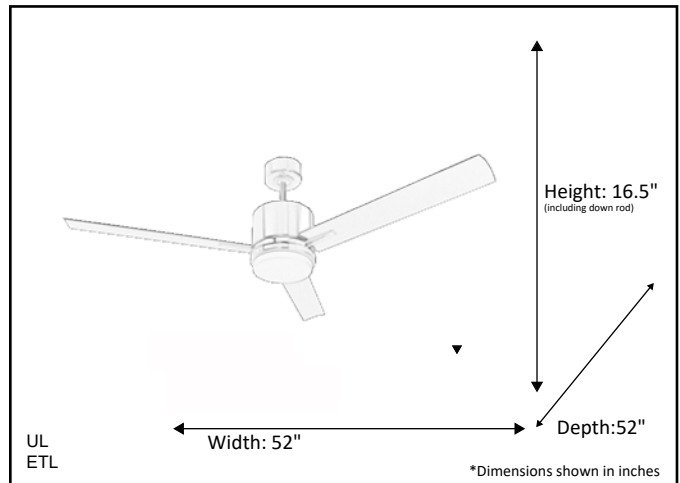

Model #	SUN352D NK3SV(SELECT)
SKU	21552
Metal Finish	Brushed Nickel
Blade Finish	ABS Silver
Glass Finish	White
Blade Span	52"
Motor Specs	172mm x 14mm AC Motor
Wire Length (Shown in inches)	80"
Down Rod Included (Shown in inches)	6"
Blade Pitch	14
Speed	3
Forward/Reverse	Yes
Airflow (CFM High)	5,737
Power Use (Watts)	58.64
Airflow Efficiency (CFM/Watt)	115
Light Kit Included	Yes
Lamp Info	Integrated LED (3K/4K/5K)
Location Use	Indoor/Outdoor
Wall Control	WC-5-WH

Finish/Glass Shown: Brushed Nickel/White

Integrated LED

WC-5-WH Wall Control Included

- Fan/Light Control Switch
- Simple On/Off for Light Switch
- Three Speed Fan Control
- Easy 2 Wire Connection (Requires 2 Hot Leads)
- Available in White (WH) Only