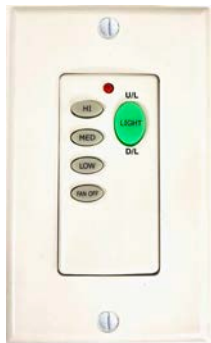

Model #	SUN352D NK3SV(SELECT)
SKU	21552
Metal Finish	Brushed Nickel
Blade Finish	ABS Silver
Glass Finish	White
Blade Span	52"
Motor Specs	172mm x 14mm AC Motor
Wire Length (Shown in inches)	80"
Down Rod Included (Shown in inches)	6"
Blade Pitch	14
Speed	3
Forward/Reverse	Yes
Airflow (CFM High)	5,737
Power Use (Watts)	58.64
Airflow Efficiency (CFM/Watt)	115
Light Kit Included	Yes
Lamp Info	Integrated LED (3K/4K/5K)
Location Use	Indoor/Outdoor
Wall Control	WC-5-WH

Finish/Glass Shown: Brushed Nickel/White

Integrated LED

WC-5-WH Wall Control Included

- Fan/Light Control Switch
- Simple On/Off for Light Switch
- Three Speed Fan Control
- Easy 2 Wire Connection (Requires 2 Hot Leads)
- Available in White (WH) Only

ELECTRICAL REQUIREMENTS: Fixture requires a grounded electrical supply line of 120 volts AC.

INSTALLATION REQUIREMENTS: Fixture attaches to electrical junction box securely anchored in wall or ceiling.
All mounting hardware included.